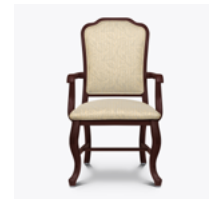

Optional Leg Style

Choose from 2 optional leg styles – Queen Anne or Chippendale.

kwalu | Furnishing the Future™

6160 Peachtree Dunwoody Rd. Building C, Atlanta, GA 30328

1-877-MY-KWALU kwalu.com