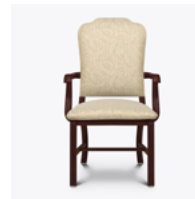

imperial

Dining

kwalu.

Furnishing the Future™

imperial

Dining

The Imperial Collection provides traditional styling on a grand scale. Numerous mix and match options allow you to create your own masterpiece of understated refinement. Curved arms provide spacious comfort and ingress/egress support. The collection is also available with no arms.

Model: 64124
23W 26D 38.5H 20SW 18.5SD 19.5SH 25.5AH

Features

Durable Finish

Kwalu's solid surface (1/8" thick) proprietary finish doesn't have any of the drawbacks of wood. The frames are moisture impervious, graffiti-resistant, easy to clean and maintenance-free.

Steel Reinforced

Our patented steel-reinforced joint system uses over 20 pieces of steel in most Kwalu chairs. Stop ongoing and costly furniture replacement.

Optional Casters

Casters available for all four legs and are optional.

Optional Arm Style

Available with no arms or choose from a variety of optional arm styles.

Optional Upholstery Style

Choose from two optional upholstery styles – Showframe or Fully Upholstered; with or without cleanout.